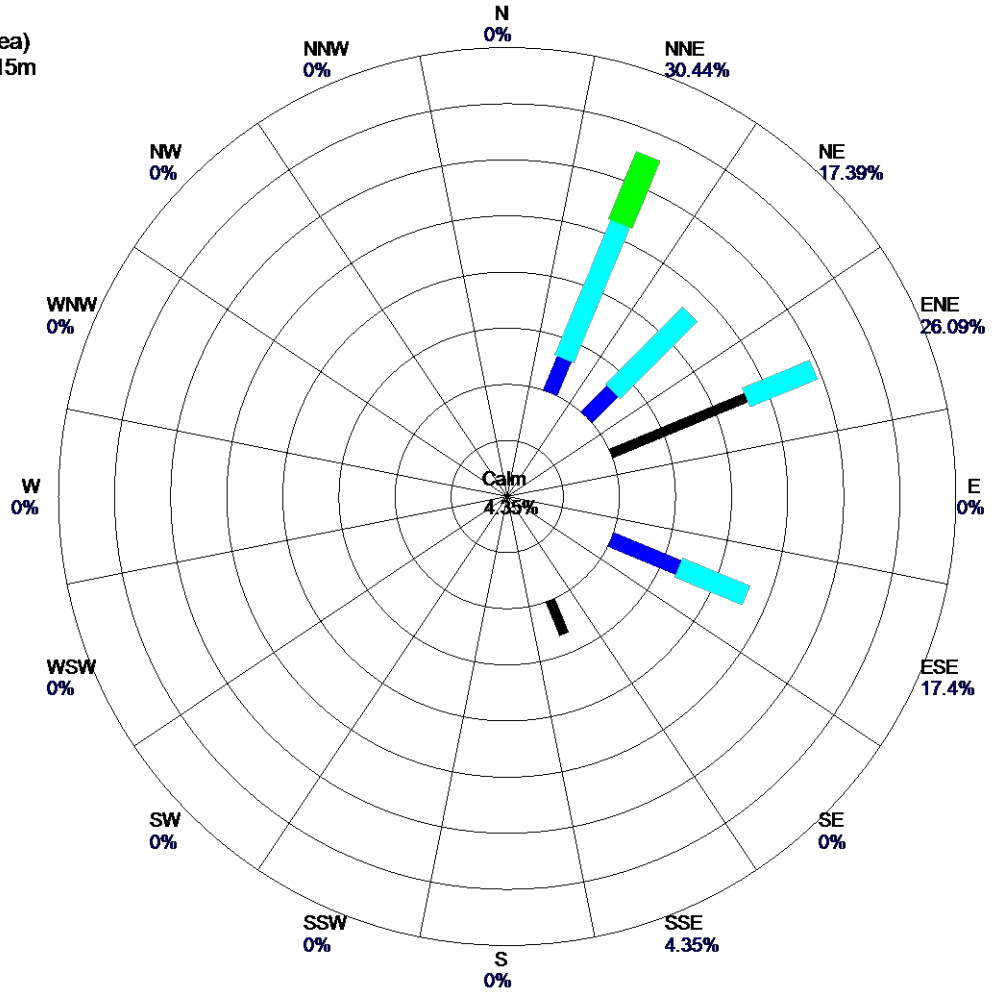

Site: Tower "B" (7000 Area)  
Parameter: 15\_WSpd\_015m  
Units: MPH

Period: 3/19/2017-3/20/2017