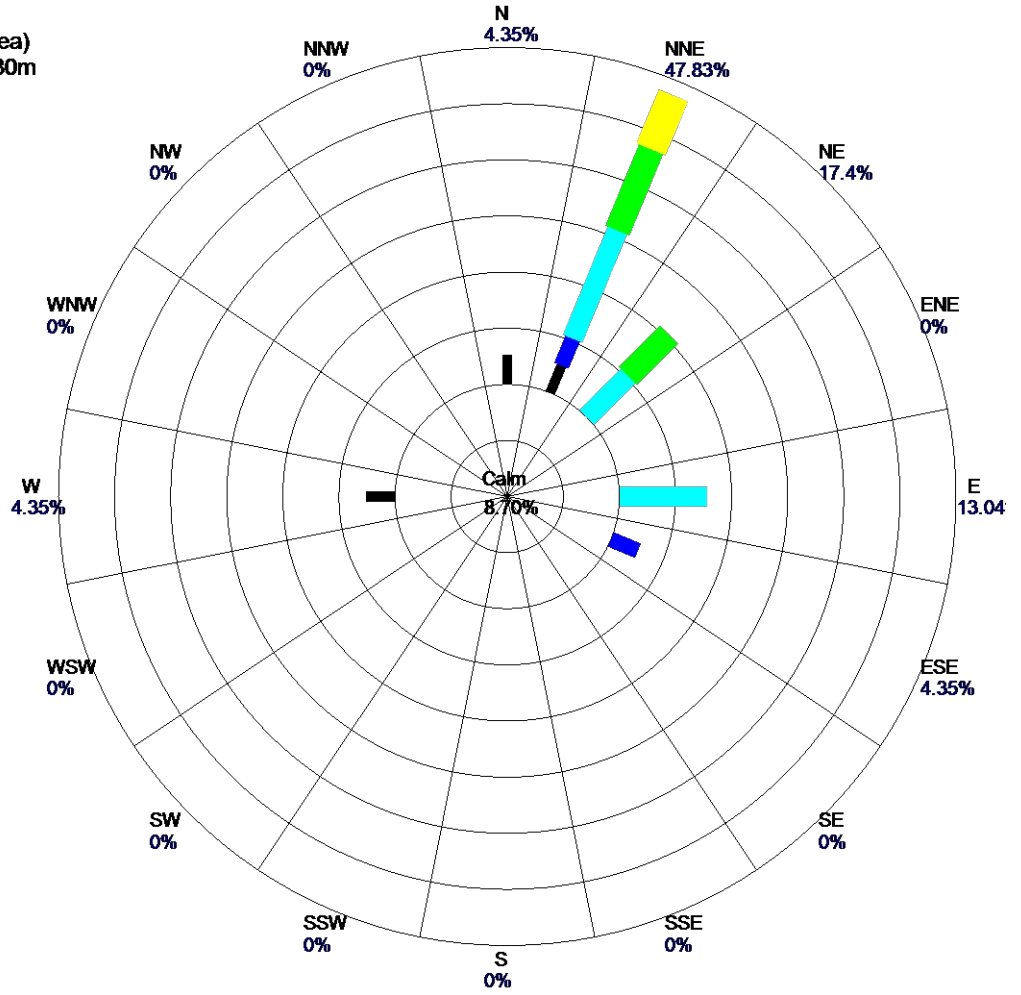

Site: Tower "B" (7000 Area)
Parameter: 16_WSpd_030m
Units: MPH

Period: 3/19/2017-3/20/2017