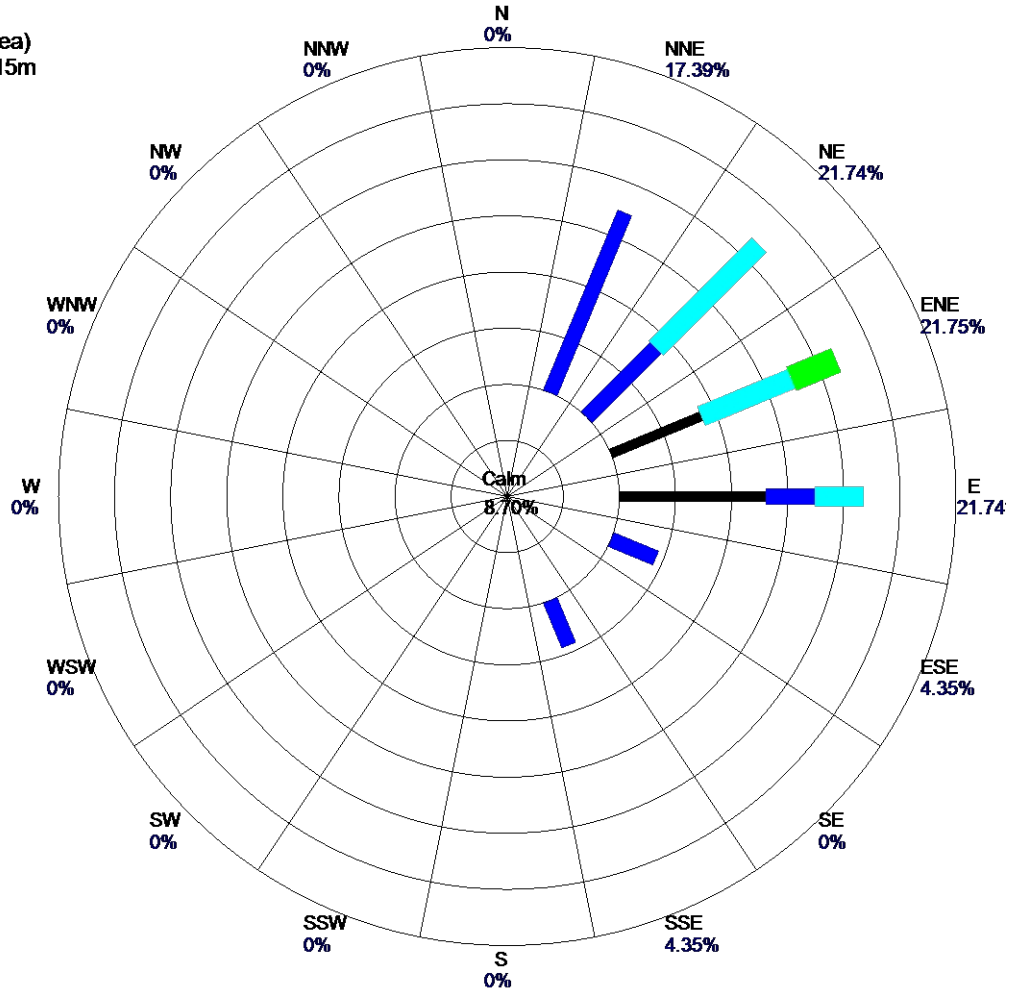

Site: Tower "D" (1000 Area)
 Parameter: 58_WSpd_015m
 Units: MPH

Period: 3/19/2017-3/20/2017