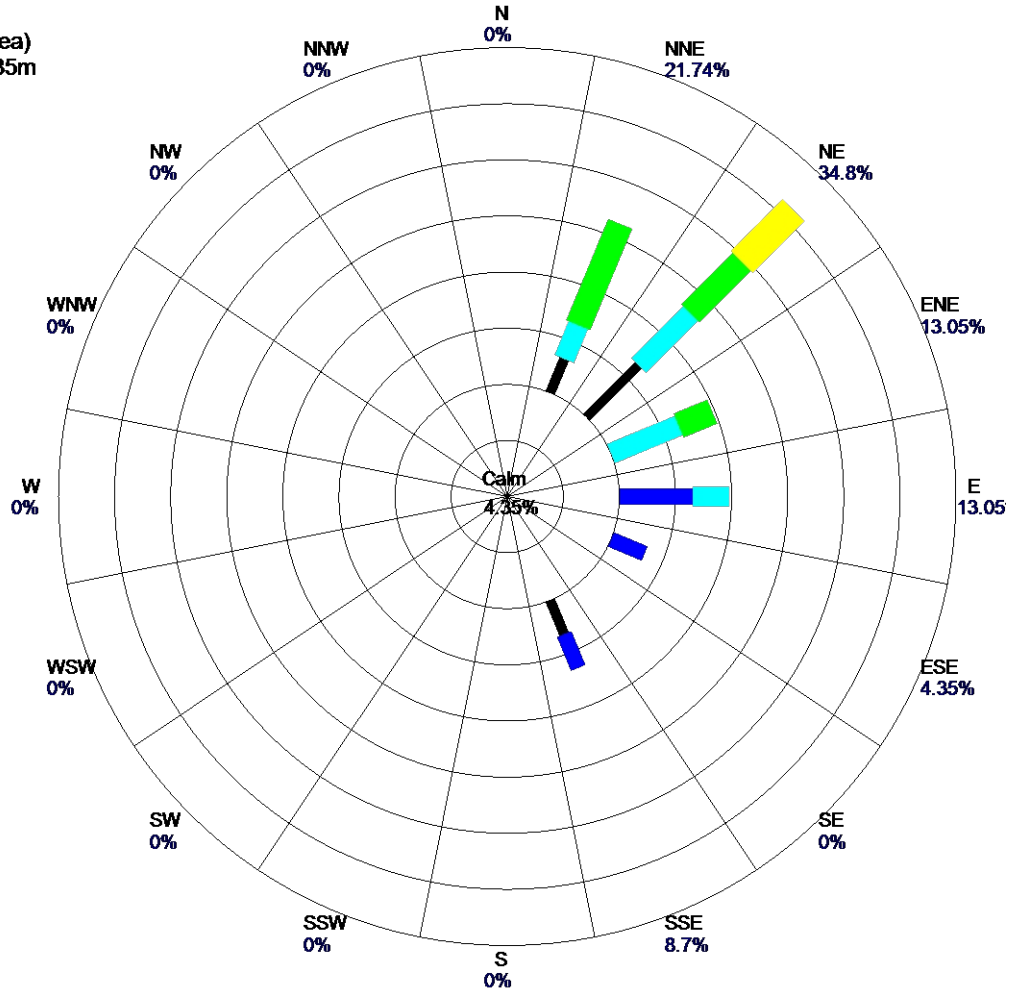

Site: Tower "D" (1000 Area)  
Parameter: 59\_WSpd\_035m  
Units: MPH

Period: 3/19/2017-3/20/2017