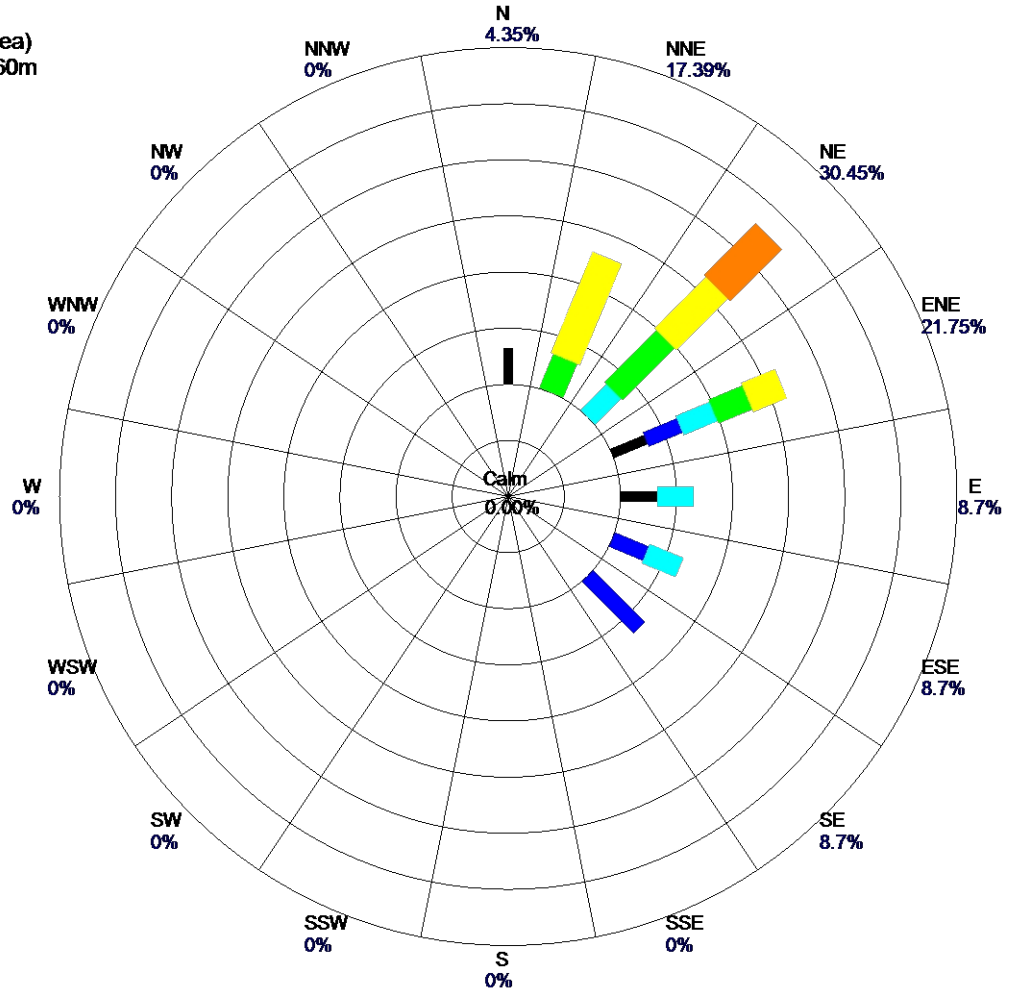

Site: Tower "D" (1000 Area)
Parameter: 60_WSpd_060m
Units: MPH

Period: 3/19/2017-3/20/2017