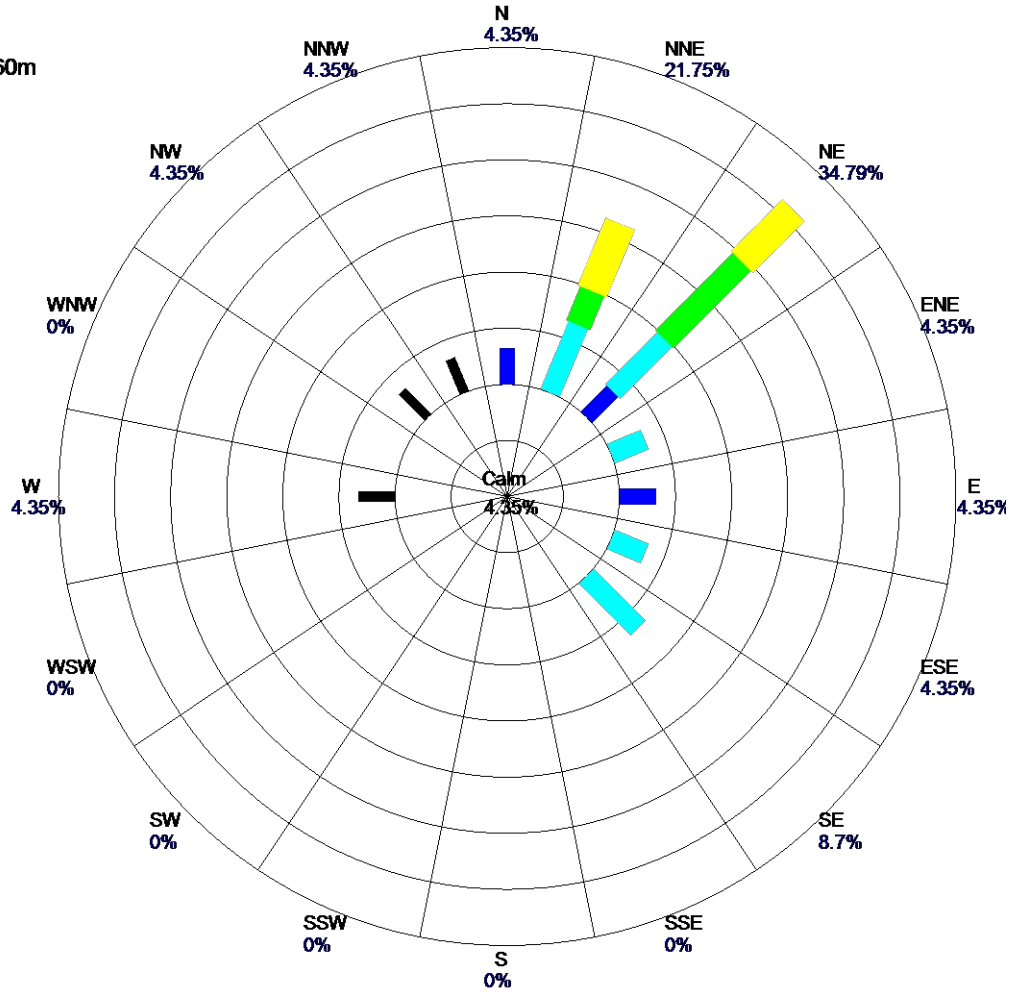

Site: Tower "K" (1208)  
 Parameter: 31\_WSpd\_060m  
 Units: MPH

Period: 3/19/2017-3/20/2017